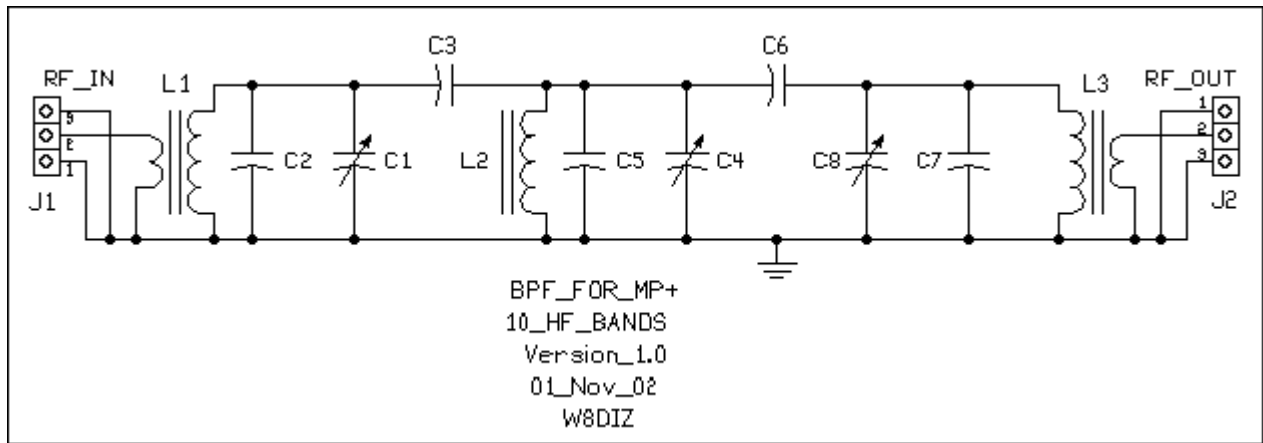

multiPIG+ Frequency Counter - W8DIZ

multiPIG+ Receiver - W8DIZ

BAND	L1/L3 Coverage length	L2 Coverage Wire length	C1 & C4	C2 & C3
160M	20T T50-1 80% 4.44uH 15"	23T-T50-1-85% 5.61uH 17"	820pF	2200pF
80M	21T T44-2 85% 2.43uH 14"	23T-T44-2-85% 3.01uH 15"	470pF	1200pF
60M	19T T44-2 85% 1.97uH 13"	21T-T44-2-85% 2.29uH 14"	470pF	1000pF
40M	17T T44-6 80% 1.38uH 12"	19T-T44-6-80% 1.70uH 13"	270pF	680pF
30M	15T T44-6 80% 1.09uH 11"	16T-T44-6-80% 1.26uH 11"	270pF	560pF
20M	15T T37-6 85% 0.77uH 10"	16T-T37-6-80% 0.90uH 10"	180pF	390pF
17M	13T T37-6 80% 0.55uH 9"	14T-T37-6-85% 0.67uH 9"	110pF	270pF
15M	11T T37-6 80% 0.44uH 8"	13T-T37-6-80% 0.56uH 9"	82pF	220pF
12M	11T T37-6 80% 0.44uH 8"	12T-T37-6-70% 0.52uH 8"	100pF	220pF
10M	9T T37-6 65% 0.30uH 7"	10T-T37-6-60% 0.38uH 7"	56pF	150pF

BAND	L1	L2	L3	C2,C5,C7	C3,C6
160M	46T:4T:T37-2 25"#32+4"#32	47T:T37-2 25"#32	46T:4T:T37-2 25"#32+4"#32	820pF	12pF
80M	30T:3T:T37-2 17"#28+4"#28	30T:T37-2 17"#28	30T:3T:T37-2 17"#28+4"#28	470pF	6.8pF
60M	29T:3T:T37-2 17"#28+4"#28	29T:T37-2 17"#28	29T:3T:T37-2 17"#28+4"#28	220pF	4.7pF
40M	27T:3T:T37-2 16"#27+4"#27	27T:T37-2 16"#27	27T:3T:T37-2 16"#27+4"#27	130pF	3.0pF
30M	25T:2T:T37-6 15"#27+3"#27	25T:T37-6 15"#27	25T:2T:T37-6 15"#27+3"#27	100pF	2.7pF
20M	21T:2T:T37-6 13"#27+3"#27	21T:T37-6 13"#27	21T:2T:T37-6 13"#27+3"#27	68pF	1.5pF
17M	18T:2T:T37-6 11"#27+3"#27	18T:T37-6 11"#27	18T:2T:T37-6 11"#27+3"#27	43pF	1.0pF
15M	17T:2T:T37-6 11"#27+3"#27	17T:T37-6 11"#27	17T:2T:T37-6 11"#27+3"#27	33pF	1.0pF
12M	15T:2T:T37-6 10"#27+3"#27	15T:T37-6 10"#27	15T:2T:T37-6 10"#27+3"#27	33pF	1.0pF
10M	14T:2T:T37-6 9"#27+3"#27	14T:T37-6 9"#27	14T:2T:T37-6 9"#27+3"#27	none	1.0pF