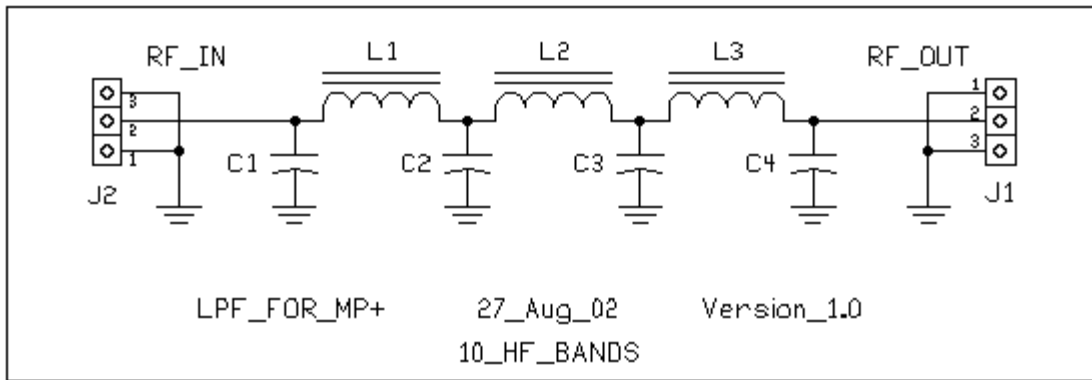

multiPIG+ Frequency Counter - W8DIZ

multiPIG+ Receiver - W8DIZ

BAND	L1/L3 Coverage length	L2 Coverage Wire length	C1 & C4	C2 & C3
160M	20T T50-1 80% 4.44uH 15"	23T-T50-1-85% 5.61uH 17"	820pF	2200pF
80M	21T T44-2 85% 2.43uH 14"	23T-T44-2-85% 3.01uH 15"	470pF	1200pF
60M	19T T44-2 85% 1.97uH 13"	21T-T44-2-85% 2.29uH 14"	470pF	1000pF
40M	17T T44-6 80% 1.38uH 12"	19T-T44-6-80% 1.70uH 13"	270pF	680pF
30M	15T T44-6 80% 1.09uH 11"	16T-T44-6-80% 1.26uH 11"	270pF	560pF
20M	15T T37-6 85% 0.77uH 10"	16T-T37-6-80% 0.90uH 10"	180pF	390pF
17M	13T T37-6 80% 0.55uH 9"	14T-T37-6-85% 0.67uH 9"	110pF	270pF
15M	11T T37-6 80% 0.44uH 8"	13T-T37-6-80% 0.56uH 9"	82pF	220pF
12M	11T T37-6 80% 0.44uH 8"	12T-T37-6-70% 0.52uH 8"	100pF	220pF
10M	9T T37-6 65% 0.30uH 7"	10T-T37-6-60% 0.38uH 7"	56pF	150pF

BAND	L1	L2	L3	C2,C5,C7	C3,C6
160M	46T:4T:T37-2 25"#32+4"#32	47T:T37-2 25"#32	46T:4T:T37-2 25"#32+4"#32	820pF	12pF
80M	30T:3T:T37-2 17"#28+4"#28	30T:T37-2 17"#28	30T:3T:T37-2 17"#28+4"#28	470pF	6.8pF
60M	29T:3T:T37-2 17"#28+4"#28	29T:T37-2 17"#28	29T:3T:T37-2 17"#28+4"#28	220pF	4.7pF
40M	27T:3T:T37-2 16"#27+4"#27	27T:T37-2 16"#27	27T:3T:T37-2 16"#27+4"#27	130pF	3.0pF
30M	25T:2T:T37-6 15"#27+3"#27	25T:T37-6 15"#27	25T:2T:T37-6 15"#27+3"#27	100pF	2.7pF
20M	21T:2T:T37-6 13"#27+3"#27	21T:T37-6 13"#27	21T:2T:T37-6 13"#27+3"#27	68pF	1.5pF
17M	18T:2T:T37-6 11"#27+3"#27	18T:T37-6 11"#27	18T:2T:T37-6 11"#27+3"#27	43pF	1.0pF
15M	17T:2T:T37-6 11"#27+3"#27	17T:T37-6 11"#27	17T:2T:T37-6 11"#27+3"#27	33pF	1.0pF
12M	15T:2T:T37-6 10"#27+3"#27	15T:T37-6 10"#27	15T:2T:T37-6 10"#27+3"#27	33pF	1.0pF
10M	14T:2T:T37-6 9"#27+3"#27	14T:T37-6 9"#27	14T:2T:T37-6 9"#27+3"#27	none	1.0pF