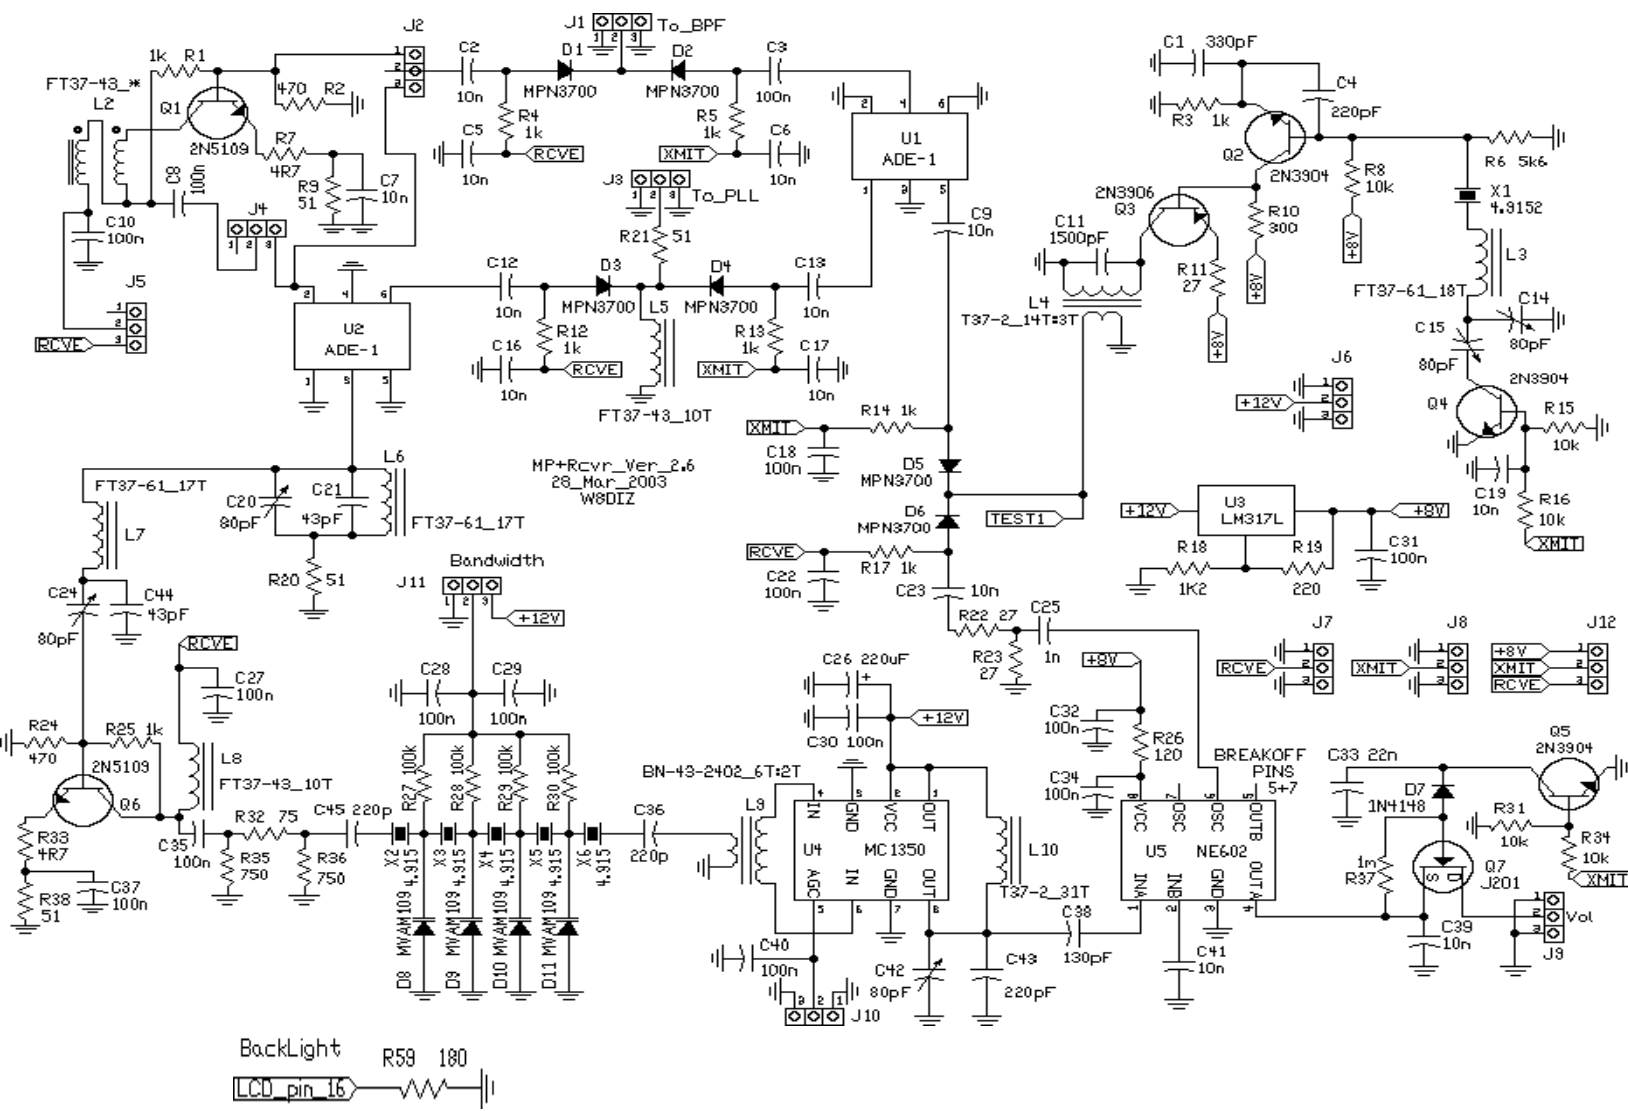

multiPIG+ Frequency Counter - W8DIZ

multiPIG+ Receiver - W8DIZ

BAND	L1/L3 Coverage length	L2 Coverage Wire length	C1 & C4	C2 & C3
160M	20T T50-1 80% 4.44uH 15"	23T-T50-1-85% 5.61uH 17"	820pF	2200pF
80M	21T T44-2 85% 2.43uH 14"	23T-T44-2-85% 3.01uH 15"	470pF	1200pF
60M	19T T44-2 85% 1.97uH 13"	21T-T44-2-85% 2.29uH 14"	470pF	1000pF
40M	17T T44-6 80% 1.38uH 12"	19T-T44-6-80% 1.70uH 13"	270pF	680pF
30M	15T T44-6 80% 1.09uH 11"	16T-T44-6-80% 1.26uH 11"	270pF	560pF
20M	15T T37-6 85% 0.77uH 10"	16T-T37-6-80% 0.90uH 10"	180pF	390pF
17M	13T T37-6 80% 0.55uH 9"	14T-T37-6-85% 0.67uH 9"	110pF	270pF
15M	11T T37-6 80% 0.44uH 8"	13T-T37-6-80% 0.56uH 9"	82pF	220pF
12M	11T T37-6 80% 0.44uH 8"	12T-T37-6-70% 0.52uH 8"	100pF	220pF
10M	9T T37-6 65% 0.30uH 7"	10T-T37-6-60% 0.38uH 7"	56pF	150pF

BAND	L1	L2	L3	C2,C5,C7	C3,C6
160M	46T:4T:T37-2 25"#32+4"#32	47T:T37-2 25"#32	46T:4T:T37-2 25"#32+4"#32	820pF	12pF
80M	30T:3T:T37-2 17"#28+4"#28	30T:T37-2 17"#28	30T:3T:T37-2 17"#28+4"#28	470pF	6.8pF
60M	29T:3T:T37-2 17"#28+4"#28	29T:T37-2 17"#28	29T:3T:T37-2 17"#28+4"#28	220pF	4.7pF
40M	27T:3T:T37-2 16"#27+4"#27	27T:T37-2 16"#27	27T:3T:T37-2 16"#27+4"#27	130pF	3.0pF
30M	25T:2T:T37-6 15"#27+3"#27	25T:T37-6 15"#27	25T:2T:T37-6 15"#27+3"#27	100pF	2.7pF
20M	21T:2T:T37-6 13"#27+3"#27	21T:T37-6 13"#27	21T:2T:T37-6 13"#27+3"#27	68pF	1.5pF
17M	18T:2T:T37-6 11"#27+3"#27	18T:T37-6 11"#27	18T:2T:T37-6 11"#27+3"#27	43pF	1.0pF
15M	17T:2T:T37-6 11"#27+3"#27	17T:T37-6 11"#27	17T:2T:T37-6 11"#27+3"#27	33pF	1.0pF
12M	15T:2T:T37-6 10"#27+3"#27	15T:T37-6 10"#27	15T:2T:T37-6 10"#27+3"#27	33pF	1.0pF
10M	14T:2T:T37-6 9"#27+3"#27	14T:T37-6 9"#27	14T:2T:T37-6 9"#27+3"#27	none	1.0pF